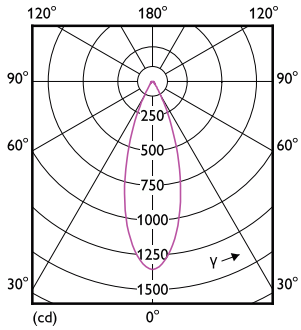

MASTER LED-spot ExpertColor LV

Fotometriske data

Light Distribution Diagram - MAS LED ExpertColor 7.5-43W MR16 930 36D